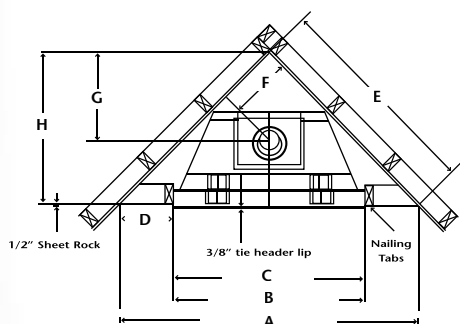

Model HBZDV4740 Specifications

Corner Framing Dimensions (inches)

	Louvered	Clean View Circulating Kit (CVCK)
	HBZDV47	HBZDV47
A	65¹/₄"	A 70³/₁₆"
B	47³/₈"	B 48³/₈"
C	47¹/₁₆"	C 48¹/₁₆"
D	8¹⁵/₁₆"	D 10⁷/₈"
E	46¹/₈"	E 49⁵/₈"
F	13¹⁵/₁₆"	F 13¹⁵/₁₆"
G	19¹¹/₁₆"	G 19¹¹/₁₆"
H	32⁵/₈"	H 35¹/₁₆"